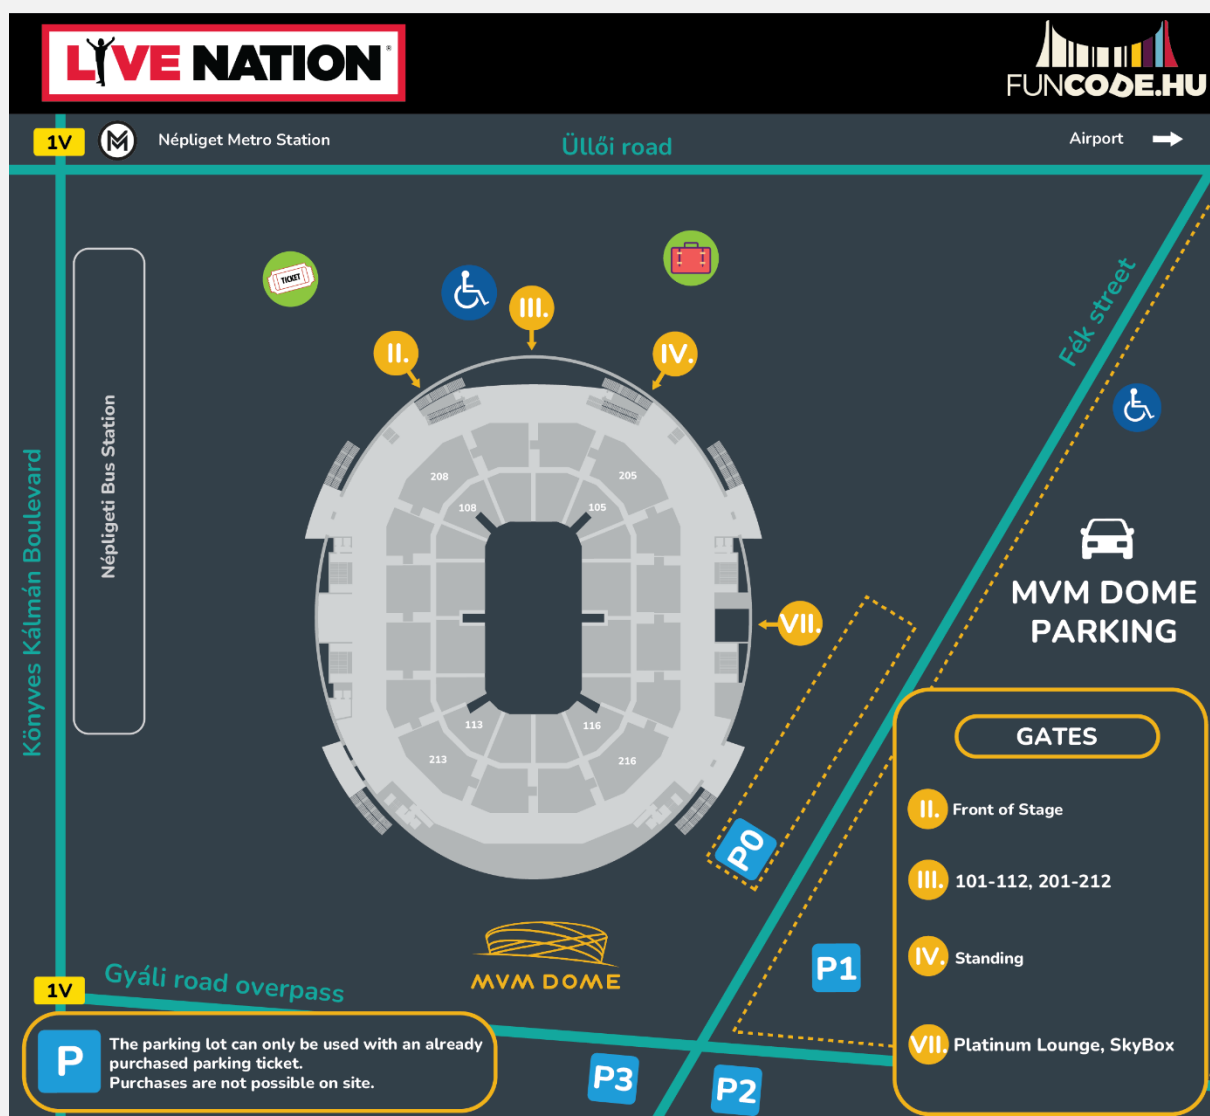

Important information

Date: April 19th, 2024

Venue: MVM Dome (1091 Budapest, Üllői út 133-135)

Doors: 18:00*

Mammoth WVH: 19:00*

*please note that times are subject to change

Public Transport

Public transport (Népliget station)

 Metro 3

 Tram 1 and 1A

 Long-distance buses

To avoid parking problems, please use public transport. With [BudapestGO app](#) you can plan your public transport trips based on real-time information and also get your digital ticket(s). Download it for [Android](#) or [iOS](#).